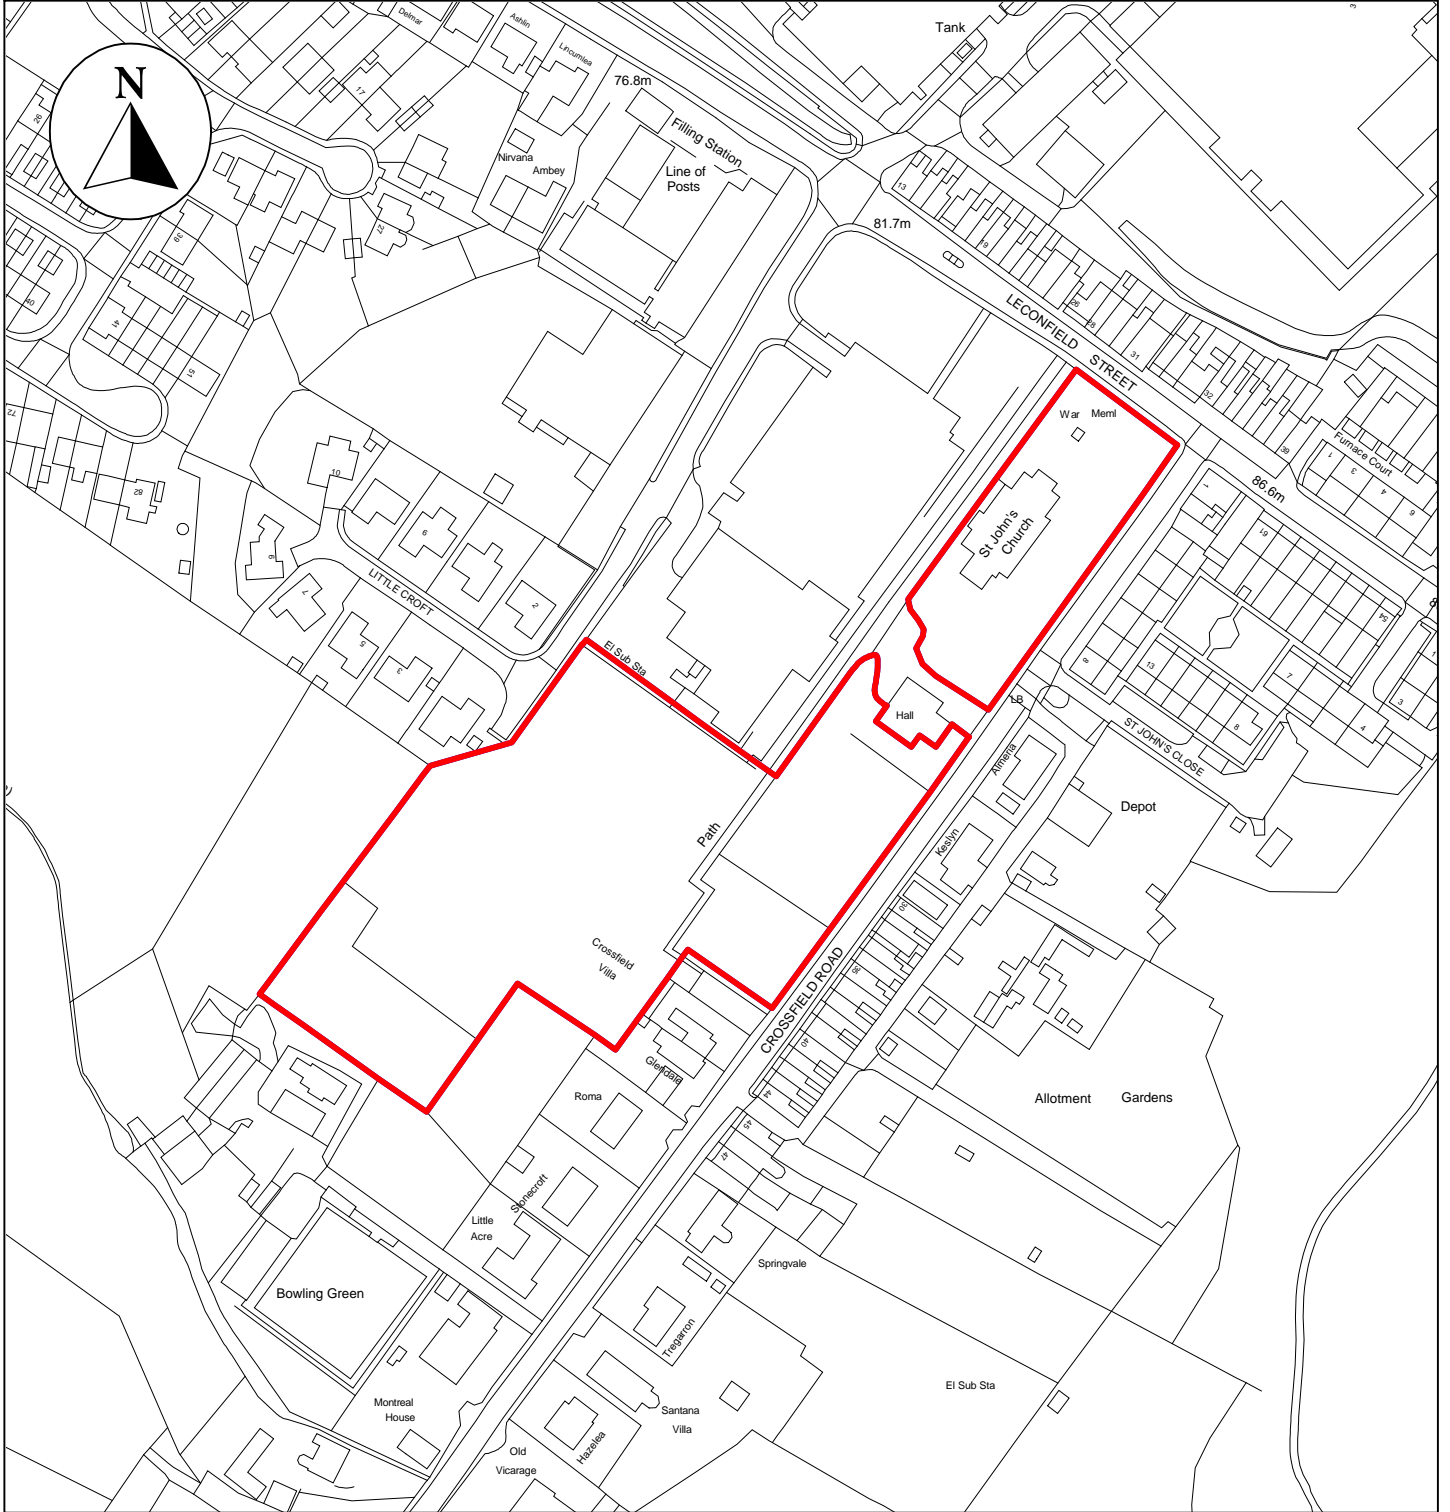

Public Space Protection Order Cumberland Council 2024

ANTI-SOCIAL BEHAVIOUR CRIME AND
POLICING ACT 2014

St John's Church, Cleator Moor, CA25 5BY

Neighbourhoods
Education and Enforcement
Allerdale House
Workington
CA14 3YJ

Scale: 1 : 2,250
Date: February 2024

©crown copyright database rights 2024
ordnance survey AC0000861732